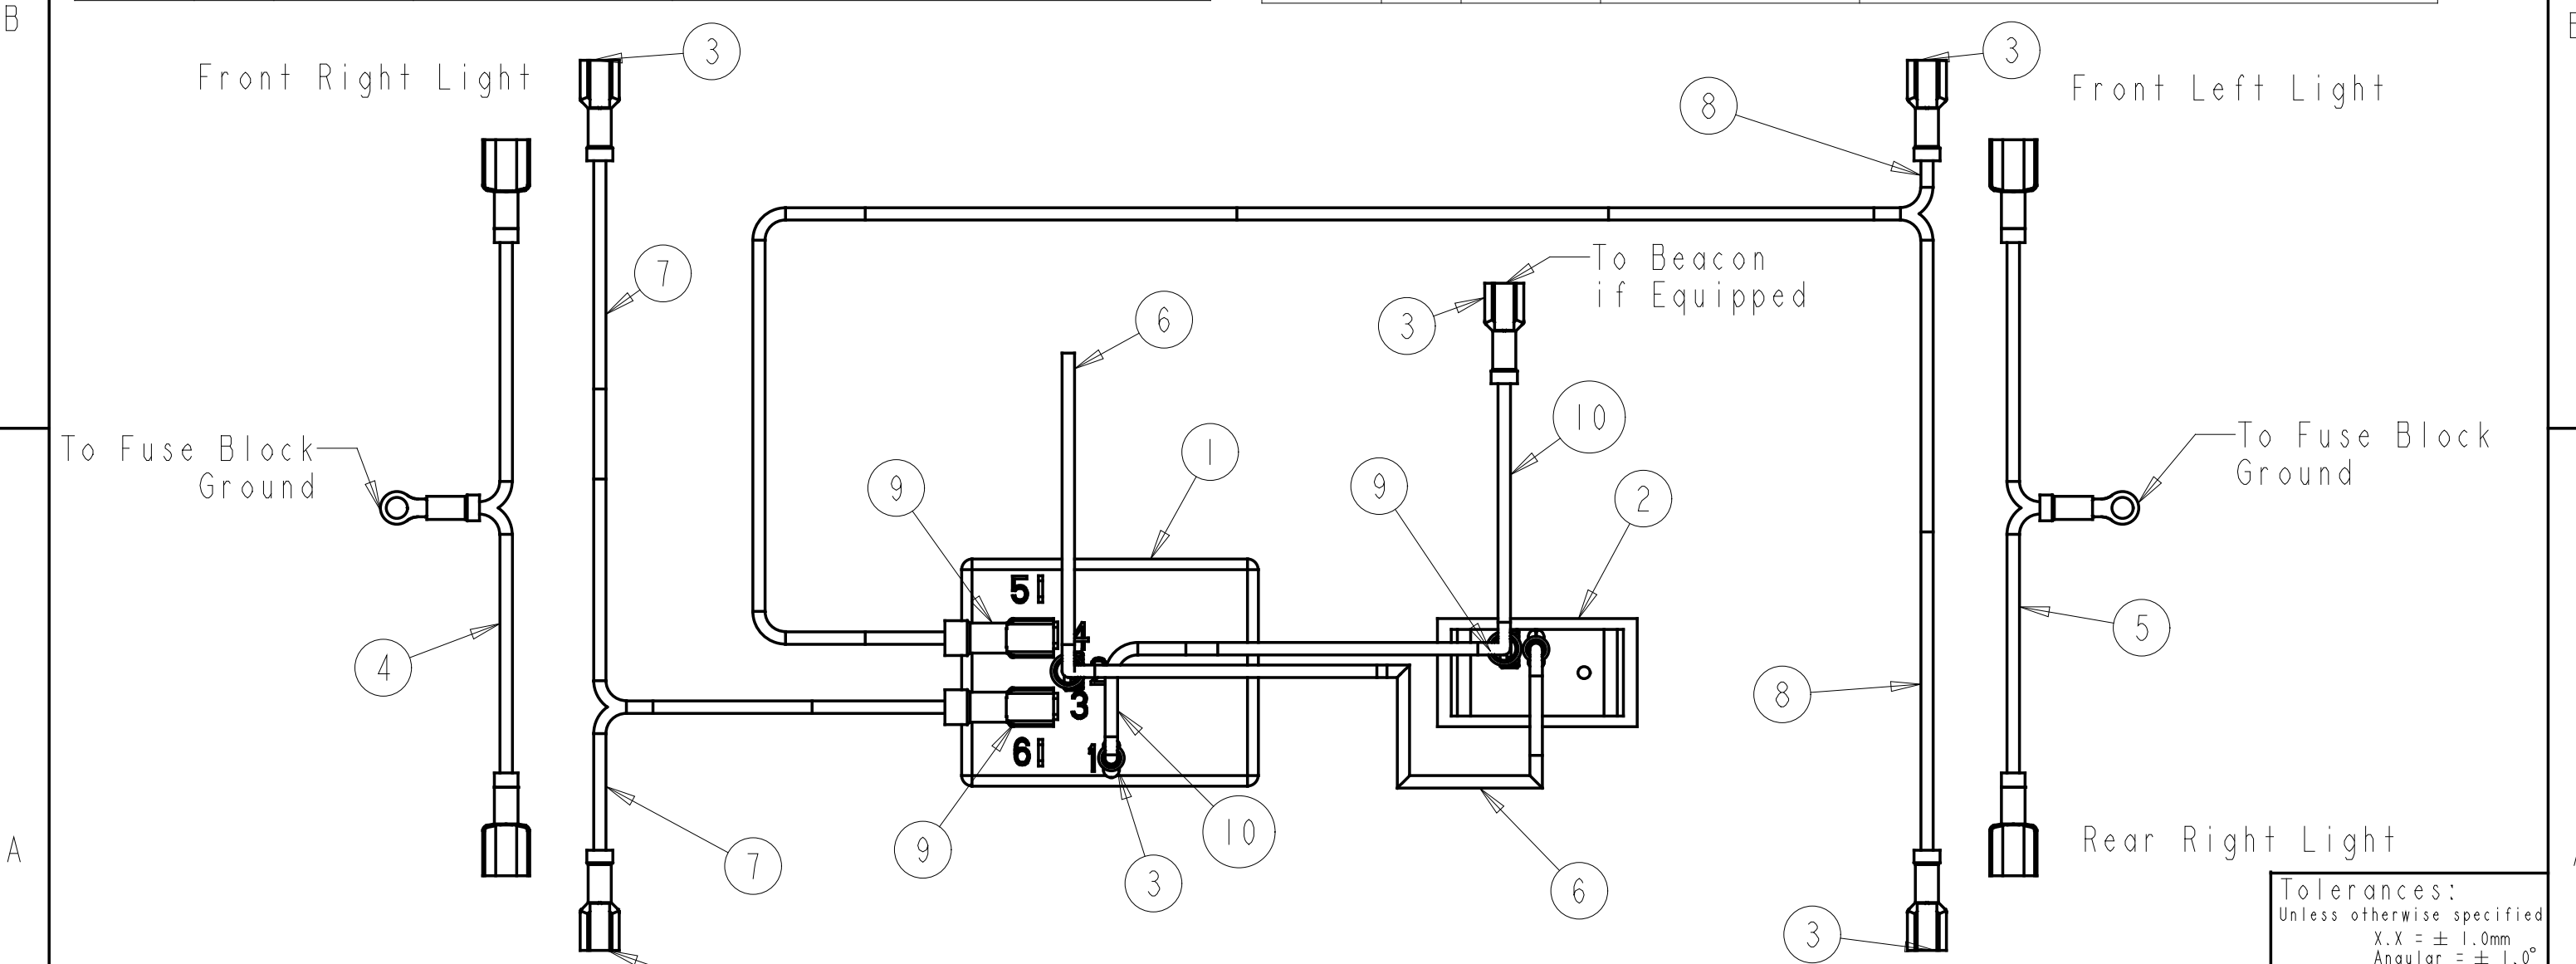

Revision	Decision	Date

Item	Qty	Length	File Number	Description
1	1		JDPPRT0179	Hobbs Flasher
2	1		JDPPRT0181	On/Off Switch
3	6		JDPPRT0168	14GA Female Connector
4	1		JDPWASM0023	Hazard Ground Harness Right
5	1		JDPWASM0022	Hazard Ground Harness Left

Tolerances:  
 Unless otherwise specified  
 X.X = ± 1.0mm  
 Angular = ± 1.0°

Rear Right Light

SCALE 0.666

CONFIDENTIALITY NOTICE

This material is property of Jodale Perry Corporation (JDP) or one of its subsidiaries or affiliates and is not to be used by the recipient for any purpose other than the purpose for which it was transmitted. The material remains the property of JDP and shall be returned upon request. The material may not be reproduced or disclosed to third parties without the written consent of JDP.