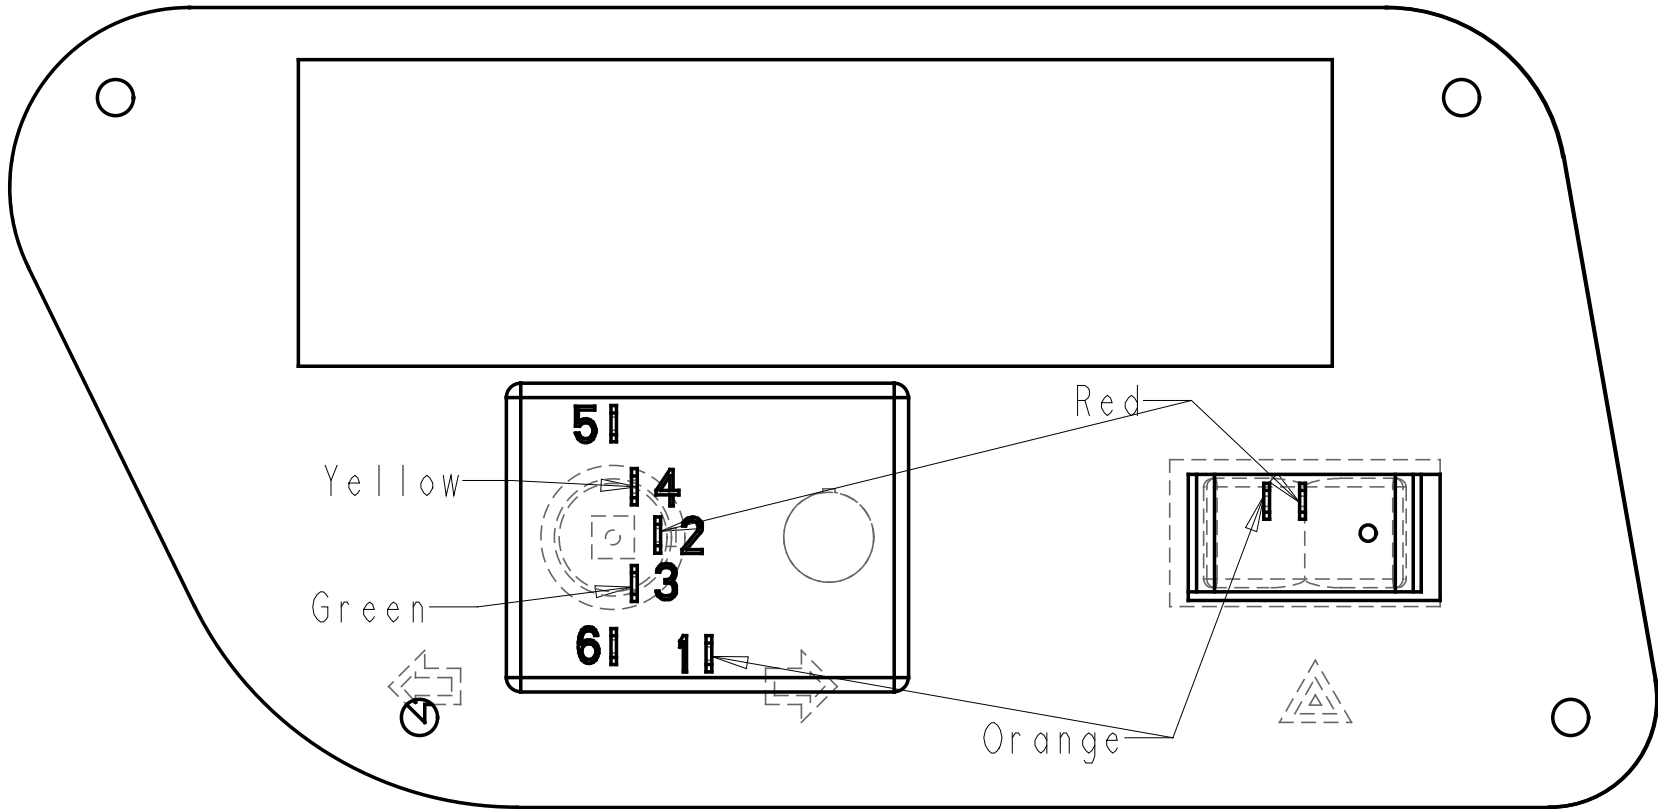

	Revision	Decision	Date

Tolerances:  
 Unless otherwise specified  
 X.X = ±1/16"  
 Angular = ± 1.0°

SCALE 0.750

CONFIDENTIALITY NOTICE

This material is property of Jodale Perry Corporation (JDP) or one of its subsidiaries or affiliates and is not to be used by the recipient for any purpose other than the purpose for which it was transmitted. The material remains the property of JDP and shall be returned upon request. The material may not be reproduced or disclosed to third parties without the written consent of JDP

Material		Req'd		<b>JODALE PERRY CORPORATION</b> Box 909, 300 Route 100, Morden MB, Canada			
				Title RH switch Assembly			
Drawn By Dave Friesen	Date 2002-08-29	Size A	Part Number	Project JDP Parts	Rev		
Checked By	Date	Scale	Units Imperial	File Number RH_SWITCHPLATE_ASM			

Revision	Decision	Date

Item	Qty	Length	File Number	Description
1	1		JDPPRT0179	Hobbs Flasher
2	1		JDPPRT0181	On/Off Switch
3	6		JDPPRT0168	14GA Female Connector
4	1		JDPWASM0023	Hazard Ground Harness Right
5	1		JDPWASM0022	Hazard Ground Harness Left

Tolerances:  
 Unless otherwise specified  
 X.X = ± 1.0mm  
 Angular = ± 1.0°

Rear Right Light

SCALE 0.666

CONFIDENTIALITY NOTICE

This material is property of Jodale Perry Corporation (JDP) or one of its subsidiaries or affiliates and is not to be used by the recipient for any purpose other than the purpose for which it was transmitted. The material remains the property of JDP and shall be returned upon request. The material may not be reproduced or disclosed to third parties without the written consent of JDP.